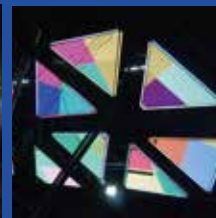

Creative Trumpet LED Display

The trumpet led screen is composed of conventional flexible led modules and sector flexible led modules. Height can be customized.

Creative Triangle LED Display

LED display with triangle led module design, any size can be customized according to the clients requests.

LED Donut/Circle LED Screen

The circle led display consists of fan shape led modules. Fan shape led module is the combine of the led display and the art aesthetic. Circle led screen can be customized. Beautiful appearance good presentation effect.