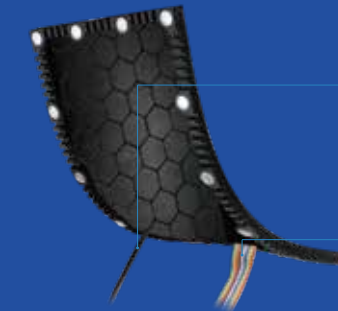

Max 120° Bending
10000+ Times Folding Test

Parameter >>

Type	Indoor					Outdoor
Model	CHEER-LX1.25	CHEER-LX1.5625	CHEER-LX1.875	CHEER-LX2	CHEER-LX2.5	CHEER-LX4
Module Size	240×120	250×100	240×120	240×120	240×120	256×128
Module Resolution	192×96 dots	160×64 dots	128×64 dots	120×60 dots	96×48 dots	64×32 dots
Scan Mode	48	32	32	32	24	16
Refresh Rate	3840HZ					
Brightness	≥700cd/m ²			≥800-1200cd/m ²		≥4500cd/m ²
Viewing Angle	120° /120°					
Gray scale	≥14Bit					
Power Consumption	17.5W/Pcs					
Usage	Indoor					Outdoor
Brightness Control	0-255					
Operator Voltage	AC100-220V/50/60HZ					
Working Temperature	-20°C~60°C					
Working Humidity	10-90%RH					
Lifetime	100,000Hours					

Easy to Bend for Convenient Use

A soft led module is less than 2cm thick and is pliable up to 120°. It passed 10,000 folding tests and easily fits all curved surfaces.

Reliable High-quality Product

Composed of layers of quality raw materials, the flexible led module uses highly fireproof PCBs and soft bottom housing, thoroughly ensuring its reliability.

High Protection for outdoor design

Both the front and back sides are filled with waterproof adhesive to improve protection.

Wire Rod for outdoor design

Equipped with waterproof signal cable and waterproof power plug.

Waterproof Power Cable

Customized Waterproof Signal Cable

Wide Application