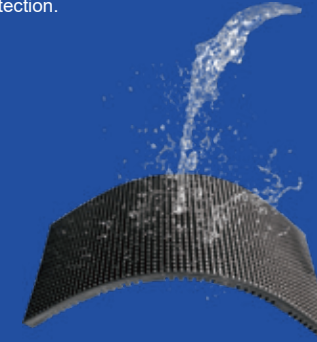

Easy to Bend for Convenient Use

A soft led module is less than 2cm thick and is pliable up to 120°. It passed 10,000 folding tests and easily fits all curved surfaces.

Reliable High-quality Product

Composed of layers of quality raw materials, the flexible led module uses highly fireproof PCBs and soft bottom housing, thoroughly ensuring its reliability.

High Protection for outdoor design

Both the front and back sides are filled with waterproof adhesive to improve protection.

Wire Rod for outdoor design

Equipped with waterproof signal cable and waterproof power plug.

Waterproof Power Cable

Customized Waterproof Signal Cable

Wide Application