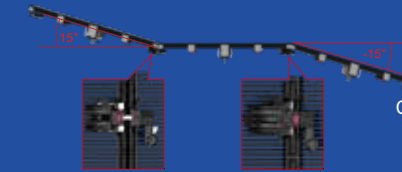

Parameter >>

Model	CHEER-OM3.9x7.8	CHEER-OM5.2x10.4	CHEER-OM10.4x10.4	CHEER-OM15.6x15.6
Pixel Pitch	H:3.9mm; V:7.8mm	H:5.2mm; V:10.4mm	H:10.4mm; V:10.4mm	H:15.6mm; V:15.6mm
Transparency	53%	65%		80%
Pixel Density	32768 dots/sq.m	18432 dots/sq.m	9216 dots/sq.m	4096 dots/sq.m
Scanning method	1/8	1/4	1/2	Static
Refresh Rate	5120-7000Hz	3840Hz		5120-7000Hz
Brightness	≥4500CD			
LED Specification	SMD1921		SMD2727	
Maximum viewing angle	140° /140°			
LED lamp life	≥100,000 hours			
Maintenance	Front / Rear			
Protection grade	IP65			
Cabinet size	1000×500×80mm			
Weight	15kg/m ²			
Input Power(Max/Ave)	800/240w/m ²			
Input voltage	AC100~240V 50/60Hz			

Good light transmittance

Less wind resistance and safer

IP65 waterproof, no fear of weather changes

High and low temperature resistance

15° angle-cut arc lock cabinet combination method

The lock can be adjusted according to the scale achieve -15° internal/external arc of adjacent cabinets.

Combined into a 90° right-angled screen, Combined into squarecolumn screen

Cabinet with curved locking angle of 15° ,can be customized according to needs combined to form a curved screen with a wider viewing angle